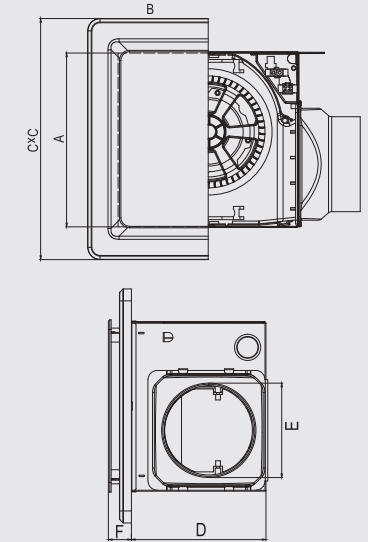

BPT13B-L4 Series

*High Quality
Low Noise
Easy installation
5 years warranty*

BPT13B-80-L4
BPT13B-110-L4

	BPT13B-80-L4	BPT13B-110-L4
Voltage(V)	120	120
Power(W)	28	32
Frequency(Hz)	60	60
Airflow(CFM)	80	110
Noise(Sones)	0.7	1.0
Duct size(inch)	4	4
Housing size(inch)	7 1/2 × 7 1/4 × 5 1/4	7 1/2 × 7 1/4 × 5 1/4
Grille size(inch)	10 × 10	10 × 10
Recommended room size (Sq. Feet)	≤80	≤120

Size: mm

Model	A	B	C	D	E	F
BPT13B-80-L4	190	184	254*254	148	Φ100	25
BPT13B-110-L4	190	184	254*254	148	Φ100	25

STAR LED BPT13B-L4 Series is a high quality modern bathroom exhaust fan that can be connected to 4inch (100 mm) duct. STAR LED BPT13B-L4 uses a no-cut design to replace your current bath fan without having to cut a larger opening. And it features a galvanized steel housing to resist corrosion. Operating silently, it refreshes the air and manages moisture efficiently.