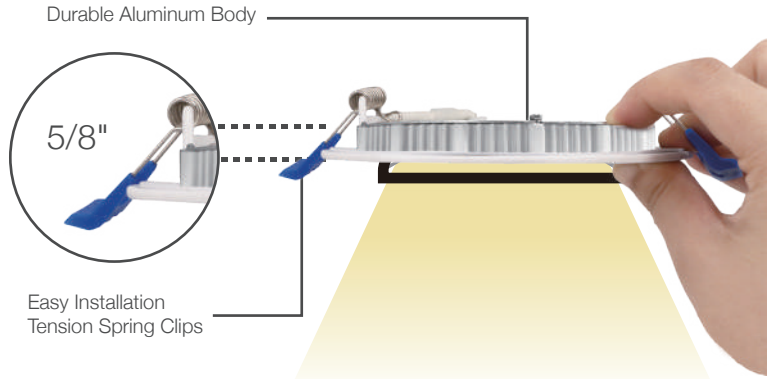

Quick Connector

Durable Aluminum Body

5/8"

Easy Installation
Tension Spring Clips

Low-profile, edge-lit design

Features

- Edge-lit technology, no glare or dark spots, instant-on
- No existing recessed housing or junction box required
- Dimming: TRIAC down to 10%
- I.C. rated for direct contact with insulation
- Suitable for WET LOCATION
- Rated for a long life - over 50,000 hours
- 5-color field selectable CCT - 2700K, 3000K, 3500K, 4000K, 5000K

DIMENSIONS

INSTALLATION

Cut Hole Size
Ø4-1/4" (108mm)

Accessories

Extension Cables

FLEX-4
4ft flexible connector,
for use with Gimbal/ s
lim LED fixtures

FLEX-10
10ft flexible connector,
for use with Gimbal/
slim LED fixtures

Mounting Plate

MP4-3
The MP4-3 is a 4" new construction pre-mounting plate
Opening Ø4 1/4" (108mm)

MP4
The MP4 is a 4" new construction pre-mounting plate with collar for use with screw down "C" style
Opening Ø4 3/8" (110mm)

FLEX-20
20ft flexible connector,
for use with Gimbal/
slim LED fixtures

Mounting Plate

MP4
The MP4 is a 4" new construction pre-mounting plate with collar for use with screw down "C" style remodel housings
Opening Ø4 3/8"(110mm)