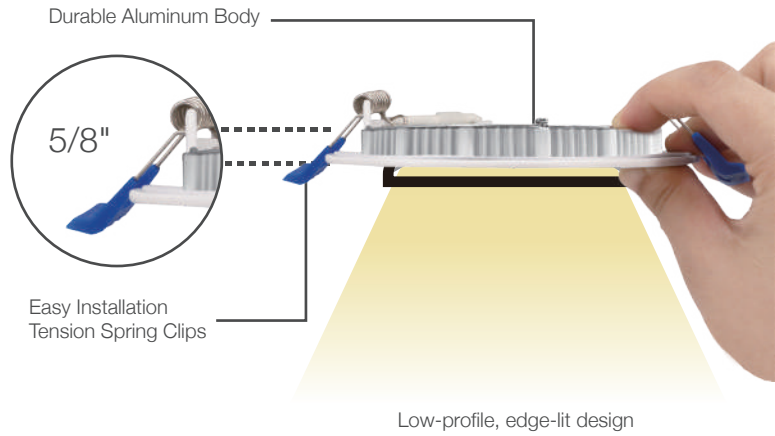

Quick Connector

Durable Aluminum Body

5/8"

Easy Installation
Tension Spring Clips

Low-profile, edge-lit design

Features

- Edge-lit technology, no glare or dark spots, instant-on
- No existing recessed housing or junction box required
- Dimming: TRIAC down to 10%
- I.C. rated for direct contact with insulation
- Suitable for WET LOCATION
- Rated for a long life - over 50,000 hours
- 5-color field selectable CCT - 2700K, 3000K, 3500K, 4000K, 5000K

Mounting Plate

MP4-3
The MP4-3 is a 4" new construction pre-mounting plate
Opening Ø4 1/4" (108mm)

MP4
The MP4 is a 4" new construction pre-mounting plate with collar for use with screw down "C" style
Opening Ø4 3/8" (110mm)

PACKAGE	
Weight.(g)	332g
Qty/CTN (pcs)	18pcs/CTN
Box Dimension	440*280*230mm
Gross Weight	7.58kg/CTN

4" Square LED Slim Downlight

Features

- Edge-lit technology, no glare or dark spots, instant-on
- No existing recessed housing or junction box required
- Dimming: TRIAC down to 10%
- I.C. rated for direct contact with insulation
- Suitable for WET LOCATION
- Rated for a long life - over 50,000 hours
- 5-color field selectable CCT - 2700K, 3000K, 3500K, 4000K, 5000K

FLEX-20
20ft flexible connector,
for use with Gimbal/
slim LED fixtures

Mounting Plate

MP4
The MP4 is a 4" new construction pre-mounting plate with collar for use with screw down "C" style remodel housings
Opening Ø4 3/8"(110mm)