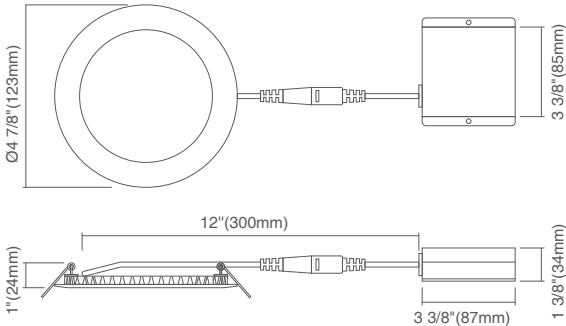

Quick Connector

Durable Aluminum Body

5/8"

Easy Installation
Tension Spring Clips

Low-profile, edge-lit design

Features

- Edge-lit technology, no glare or dark spots, instant-on
- No existing recessed housing or junction box required
- Dimming: TRIAC down to 10%
- I.C. rated for direct contact with insulation
- Suitable for WET LOCATION
- Rated for a long life - over 50,000 hours
- 5-color field selectable CCT - 2700K, 3000K, 3500K, 4000K, 5000K

DIMENSIONS

INSTALLATION

Cut Hole Size
Ø4-1/4" (108mm)

Accessories

Extension Cables

FLEX-4
4ft flexible connector,
for use with Gimbal/ s
lim LED fixtures

FLEX-10
10ft flexible connector,
for use with Gimbal/
slim LED fixtures

MP-UNV-346
The MP-UNV-346 is a 3/4" x 6" new construction pre-mounting plate
opening Ø3" (75mm), Ø4-3/8" (110mm), Ø6-1/4" (160mm)

SPECIFICATIONS	
Model	DLDD4-3CCT-6P
Watts	12W
Light Output(lm)	900lm
Size	4in
Default Driver Input	AC120V,60HZ
Color Temperature(K)	3-color field selectable CCT - 3000K, 4000K, 5000K
CRI	90Ra (80Ra Optional)
Dimming	Triac Dimming
Power Factor	>0.9
Approved Location	Wet Location
Air Tight	Yes
Operating Temp.	(-4°F~-104°F) -20~40°C
Beam Angle	120°

PACKAGE	
Weight.(g)	332g
Qty/CTN (pcs)	18pcs/CTN
Box Dimension	440*280*230mm
Gross Weight	7.58kg/CTN

4" Square LED Slim Downlight

Features

- Edge-lit technology, no glare or dark spots, instant-on
- No existing recessed housing or junction box required
- Dimming: TRIAC down to 10%
- I.C. rated for direct contact with insulation
- Suitable for WET LOCATION
- Rated for a long life - over 50,000 hours
- 5-color field selectable CCT - 2700K, 3000K, 3500K, 4000K, 5000K