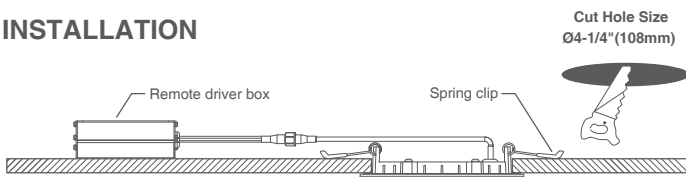

Quick Connector

Durable Aluminum Body

5/8"

Easy Installation
Tension Spring Clips

Low-profile, edge-lit design

Features

- Edge-lit technology, no glare or dark spots, instant-on
- No existing recessed housing or junction box required
- Dimming: TRIAC down to 10%
- I.C. rated for direct contact with insulation
- Suitable for WET LOCATION
- Rated for a long life - over 50,000 hours
- 5-color field selectable CCT - 2700K, 3000K, 3500K, 4000K, 5000K

DIMENSIONS

INSTALLATION

Cut Hole Size
Ø4-1/4" (108mm)

Accessories

Extension Cables

FLEX-4
4ft flexible connector,
for use with Gimbal/ s
lim LED fixtures

FLEX-10
10ft flexible connector,
for use with Gimbal/
slim LED fixtures

Mounting Plate

MP4-3
The MP4-3 is a 4" new construction pre-mounting plate
Opening Ø4 1/4" (108mm)

MP4
The MP4 is a 4" new construction pre-mounting plate with collar for use with screw down "C" style
Opening Ø4 3/8" (110mm)

PACKAGE	
Weight.(g)	332g
Qty/CTN (pcs)	18pcs/CTN
Box Dimension	440*280*230mm
Gross Weight	7.58kg/CTN

4" Square LED Slim Downlight

Features

- Edge-lit technology, no glare or dark spots, instant-on
- No existing recessed housing or junction box required
- Dimming: TRIAC down to 10%
- I.C. rated for direct contact with insulation
- Suitable for WET LOCATION
- Rated for a long life - over 50,000 hours
- 5-color field selectable CCT - 2700K, 3000K, 3500K, 4000K, 5000K