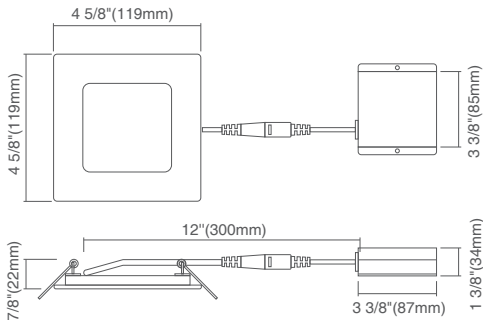

MP-UNV-346
The MP-UNV-346 is a 3/4" x 6" new construction pre-mounting plate
opening Ø3" (75mm), Ø4-3/8" (110mm), Ø6-1/4" (160mm)

SPECIFICATIONS	
Model	DLDD4-3CCT-6P
Watts	12W
Light Output(lm)	900lm
Size	4in
Default Driver Input	AC120V,60HZ
Color Temperature(K)	3-color field selectable CCT - 3000K, 4000K, 5000K
CRI	90Ra (80Ra Optional)
Dimming	Triac Dimming
Power Factor	>0.9
Approved Location	Wet Location
Air Tight	Yes
Operating Temp.	(-4°F~-104°F) -20~40°C
Beam Angle	120°

PACKAGE	
Weight.(g)	332g
Qty/CTN (pcs)	18pcs/CTN
Box Dimension	440*280*230mm
Gross Weight	7.58kg/CTN

4" Square LED Slim Downlight

Features

- Edge-lit technology, no glare or dark spots, instant-on
- No existing recessed housing or junction box required
- Dimming: TRIAC down to 10%
- I.C. rated for direct contact with insulation
- Suitable for WET LOCATION
- Rated for a long life - over 50,000 hours
- 5-color field selectable CCT - 2700K, 3000K, 3500K, 4000K, 5000K

DIMENSIONS

INSTALLATION

Accessories

Extension Cables

FLEX-4
4ft flexible connector,
for use with Gimbal/
slim LED fixtures

FLEX-6
6ft flexible connector,
for use with Gimbal/
slim LED fixtures

FLEX-10
10ft flexible connector,
for use with Gimbal/
slim LED fixtures

FLEX-20
20ft flexible connector,
for use with Gimbal/
slim LED fixtures

Mounting Plate

MP4
The MP4 is a 4" new construction pre-mounting plate with collar for use with screw down "C" style remodel housings
Opening Ø4 3/8"(110mm)