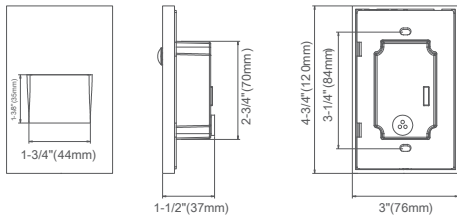

## Features

- Horizontal or vertical rectangle options
- Made of durable die-cast aluminum
- Outdoor rated, suitable for indoor and outdoor installation
- Easy to install: just install one screw (above the lamp) to save time
- No screws on the panel, concise and beautiful
- The lamp shone down, uniform light output and Anti-glare
- Fits into 2"×4" J-Box with minimum inside dimensions of 3"L×2"W×2"D
- Suitable for WET LOCATION

## DIMENSION

Vertical

Horizontal

## INSTALLATION

Vertical

Horizontal

	SPECIFICATIONS
Model	Step Light 1G-5CCT
Watts	3W
Light Ouput(lm)	125lm
Color Temperature(K)	2700K,3000K3500K,4000K,5000K
CRI	80Ra
Default Driver Input	AC120V, 60Hz
Dimming	Triac Dimming
Power Factor	>0.9
Approved Location	Wet Location
Operating Temp.	(-4°F~104°F) -20~40°C
Beam Angle	120°

PACKAGE	
Weight.(g)	205g
Qty/CTN (pcs)	20pcs/CTN
Box Dimension	315*275*195mm
Gross Weight	5.1kg/CTN