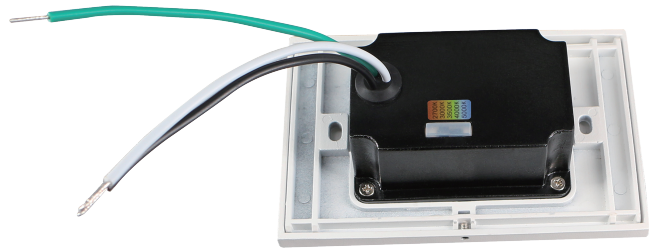

## Features

- Horizontal or vertical rectangle options
- Made of durable die-cast aluminum
- Outdoor rated, suitable for indoor and outdoor installation
- Easy to install: just install one screw (above the lamp) to save time
- No screws on the panel, concise and beautiful
- The lamp shone down, uniform light output and Anti-glare
- Fits into 2"×4" J-Box with minimum inside dimensions of 3"L×2"W×2"D
- Suitable for WET LOCATION

## DIMENSION

Vertical

Horizontal

## INSTALLATION

Vertical

Horizontal

	SPECIFICATIONS
Model	Step Light 1G-5CCT
Watts	3W
Light Ouput(lm)	125lm
Color Temperature(K)	2700K,3000K3500K,4000K,5000K
CRI	80Ra
Default Driver Input	AC120V, 60Hz
Dimming	Triac Dimming
Power Factor	>0.9
Approved Location	Wet Location
Operating Temp.	(-4°F~104°F) -20~40°C
Beam Angle	120°