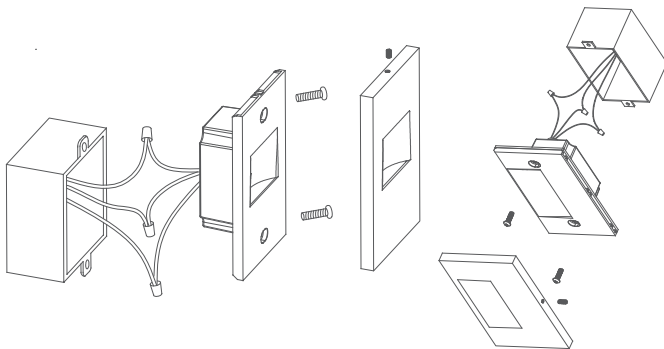

## Features

- Horizontal or vertical rectangle options
- Made of durable die-cast aluminum
- Outdoor rated, suitable for indoor and outdoor installation
- Easy to install: just install one screw (above the lamp) to save time
- No screws on the panel, concise and beautiful
- The lamp shone down, uniform light output and Anti-glare
- Fits into 2"×4" J-Box with minimum inside dimensions of 3"L×2"W×2"D
- Suitable for WET LOCATION

## DIMENSION

Vertical

Horizontal

## INSTALLATION

Vertical

Horizontal

	SPECIFICATIONS
Model	Step Light 1G-5CCT
Watts	3W
Light Ouput(lm)	125lm
Color Temperature(K)	2700K,3000K3500K,4000K,5000K
CRI	80Ra
Default Driver Input	AC120V, 60Hz
Dimming	Triac Dimming
Power Factor	>0.9
Approved Location	Wet Location
Operating Temp.	(-4°F~104°F) -20~40°C
Beam Angle	120°