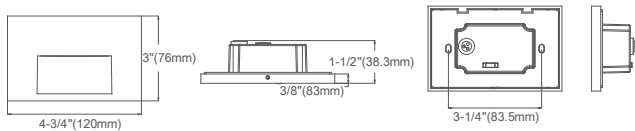

## Features

- Horizontal or vertical rectangle options
- Made of durable die-cast aluminum
- Outdoor rated, suitable for indoor and outdoor installation
- Easy to install: just install one screw (above the lamp) to save time
- No screws on the panel, concise and beautiful
- The lamp shone down, uniform light output and Anti-glare
- Fits into 2"×4" J-Box with minimum inside dimensions of 3"L×2"W×2"D
- Suitable for WET LOCATION

## DIMENSION

Vertical

Horizontal

## INSTALLATION

Vertical

Horizontal

	SPECIFICATIONS
Model	Step Light 1G-5CCT
Watts	3W
Light Ouput(lm)	125lm
Color Temperature(K)	2700K,3000K3500K,4000K,5000K
CRI	80Ra
Default Driver Input	AC120V, 60Hz
Dimming	Triac Dimming
Power Factor	>0.9
Approved Location	Wet Location
Operating Temp.	(-4°F~104°F) -20~40°C
Beam Angle	120°

PACKAGE	
Weight.(g)	205g
Qty/CTN (pcs)	20pcs/CTN
Box Dimension	315*275*195mm
Gross Weight	5.1kg/CTN