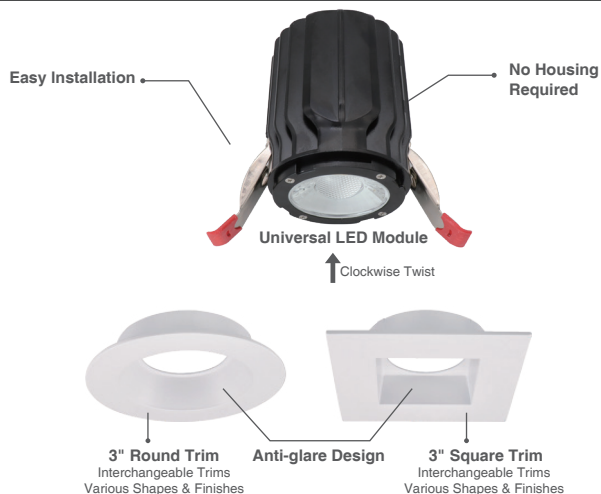

3" Regress Module Changeable Trim 5CCT Selectable

Trim Finish Options

- BLACK • WHITE

Description

3" Regress Module Changeable Trim 5CCT Selectable

Features

- * Interchangeable Trims
- * Available shapes: Round and Square
- * Type IC, Air-Tight & Wet - No Housing Required
- * Fast Installation & No Junction Box Needed
- * Includes two spring loaded clips to attached to any ceiling material.
- * 100%-10% dimming capability. This fixture is compatible with industry standard forward-phase / reverse-phase and TRIAC/ELV dimmers
- * Rated for long life - over 50,000 hours

DIMENSIONS

SPECIFICATIONS	
Model	DLDD-3N-5CCT
Watts	15W
CRI	90Ra+
Color Temperature(K)	Field Selectable 2700K/3000K/3500K/4000K/5000K
Light Output(lm)	1000lm
Default Driver Input	AC120V, 60Hz
Dimming	Triac Dimming
Power Factor	>0.9
Approved Location	Wet Location
Air Tight	Yes
Operating Temp.	(-4°F~104°F) -20~40°C
Beam Angle	38°

PACKAGE	
Weight.(g)	693g
Qty/CTN (pcs)	18pcs/CTN
Box Dimension	L450xW405xH265mm
Gross Weight	kg/CTN

Notes:
* YY represents different color finish, WH for white; BK for Black.
Example: AD-LED-3-S15W-5CCTYY-MD

INSTALLATION

INCLUDED IN BOX

- 3" Regress Module and Remote Driver

ACCESSORIES

Interchangeable Trims

Mounting Plates

MP-90
The MP3 is a 3.5" new construction pre-mounting plate

MP-UNV-23354
The MP-UNV-23354 is a 2 2/3"/3.5"/4" new construction pre-mounting plate opening Ø2-1/8"(54mm), Ø2-7/8"(72mm), Ø3-3/4"(95mm), Ø5-1/4"(132mm)