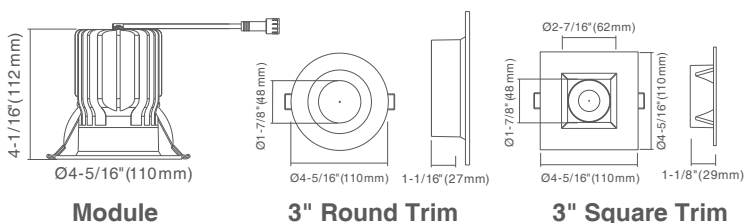

3" Regress Module Changeable Trim 5CCT Selectable

Trim Finish Options

- BLACK • WHITE

Description

3" Regress Module Changeable Trim 5CCT Selectable

Features

- * Interchangeable Trims
- * Available shapes: Round and Square
- * Type IC, Air-Tight & Wet - No Housing Required
- * Fast Installation & No Junction Box Needed
- * Includes two spring loaded clips to attached to any ceiling material.
- * 100%-10% dimming capability. This fixture is compatible with industry standard forward-phase / reverse-phase and TRIAC/ELV dimmers
- * Rated for long life - over 50,000 hours

DIMENSIONS

SPECIFICATIONS	
Model	DLDD-3N-5CCT
Watts	15W
CRI	90Ra+
Color Temperature(K)	Field Selectable 2700K/3000K/3500K/4000K/5000K
Light Output(lm)	1000lm
Default Driver Input	AC120V, 60Hz
Dimming	Triac Dimming
Power Factor	>0.9
Approved Location	Wet Location
Air Tight	Yes
Operating Temp.	(-4°F~104°F) -20~40°C
Beam Angle	38°

PACKAGE	
Weight.(g)	693g
Qty/CTN (pcs)	18pcs/CTN
Box Dimension	L450xW405xH265mm
Gross Weight	kg/CTN

Notes:
* YY represents different color finish, WH for white; BK for Black.
Example: AD-LED-3-S15W-5CCTYY-MD

INSTALLATION

INCLUDED IN BOX

- 3" Regress Module and Remote Driver

ACCESSORIES

Interchangeable Trims

Mounting Plates

MP-90
The MP3 is a 3.5" new construction pre-mounting plate

MP-UNV-23354
The MP-UNV-23354 is a 2 2/3"/3.5"/4" new construction pre-mounting plate opening Ø2-1/8"(54mm), Ø2-7/8"(72mm), Ø3-3/4"(95mm), Ø5-1/4"(132mm)