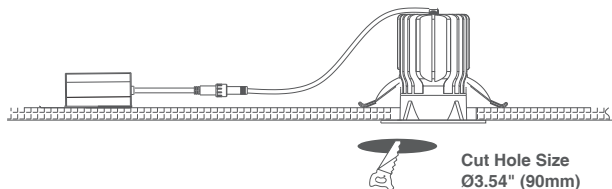

3" Regress Module Changeable Trim 5CCT Selectable

Trim Finish Options

- BLACK • WHITE

Description

3" Regress Module Changeable Trim 5CCT Selectable

Features

- * Interchangeable Trims
- * Available shapes: Round and Square
- * Type IC, Air-Tight & Wet - No Housing Required
- * Fast Installation & No Junction Box Needed
- * Includes two spring loaded clips to attached to any ceiling material.
- * 100%-10% dimming capability. This fixture is compatible with industry standard forward-phase / reverse-phase and TRIAC/ELV dimmers
- * Rated for long life - over 50,000 hours

DIMENSIONS

SPECIFICATIONS	
Model	DLDD-3N-5CCT
Watts	15W
CRI	90Ra+
Color Temperature(K)	Field Selectable 2700K/3000K/3500K/4000K/5000K
Light Output(lm)	1000lm
Default Driver Input	AC120V, 60Hz
Dimming	Triac Dimming
Power Factor	>0.9
Approved Location	Wet Location
Air Tight	Yes
Operating Temp.	(-4°F~104°F) -20~40°C
Beam Angle	38°

PACKAGE	
Weight.(g)	693g
Qty/CTN (pcs)	18pcs/CTN
Box Dimension	L450xW405xH265mm
Gross Weight	kg/CTN

Notes:
* YY represents different color finish, WH for white; BK for Black.
Example: AD-LED-3-S15W-5CCTYY-MD

INSTALLATION

INCLUDED IN BOX

- 3" Regress Module and Remote Driver

ACCESSORIES

Interchangeable Trims

Mounting Plates

MP-90
The MP3 is a 3.5" new construction pre-mounting plate

MP-UNV-23354
The MP-UNV-23354 is a 2 2/3"/3.5"/4" new construction pre-mounting plate opening Ø2-1/8"(54mm), Ø2-7/8"(72mm), Ø3-3/4"(95mm), Ø5-1/4"(132mm)